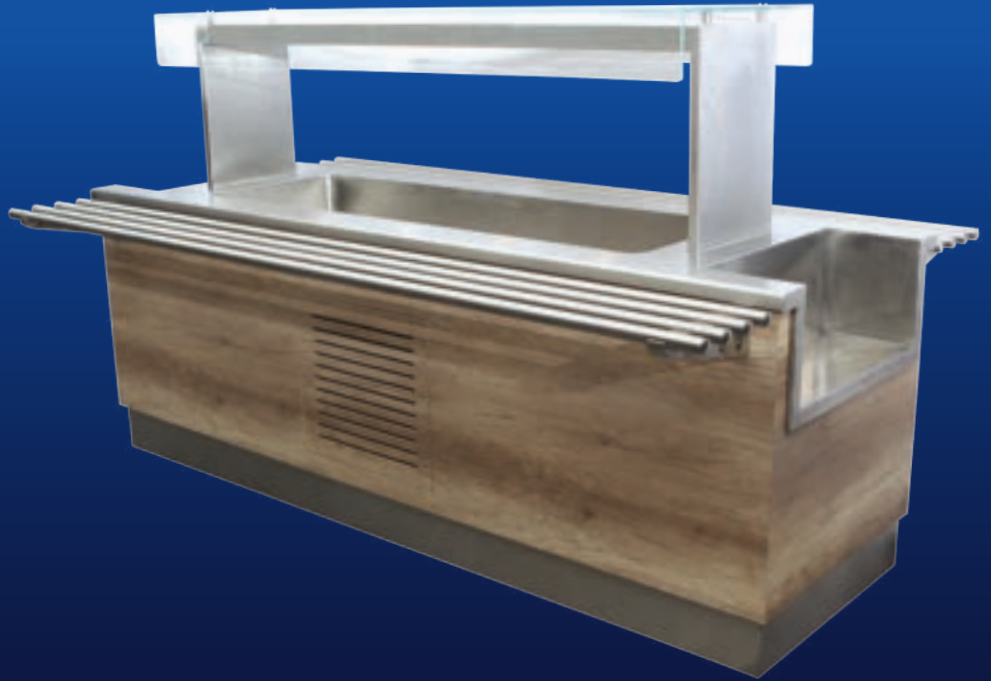

DESIGN:

- It contributes to your sales by increasing product visibility.
- It is produced for cold products of hotels.
- Adds value to your business with its functionality and ease of use.